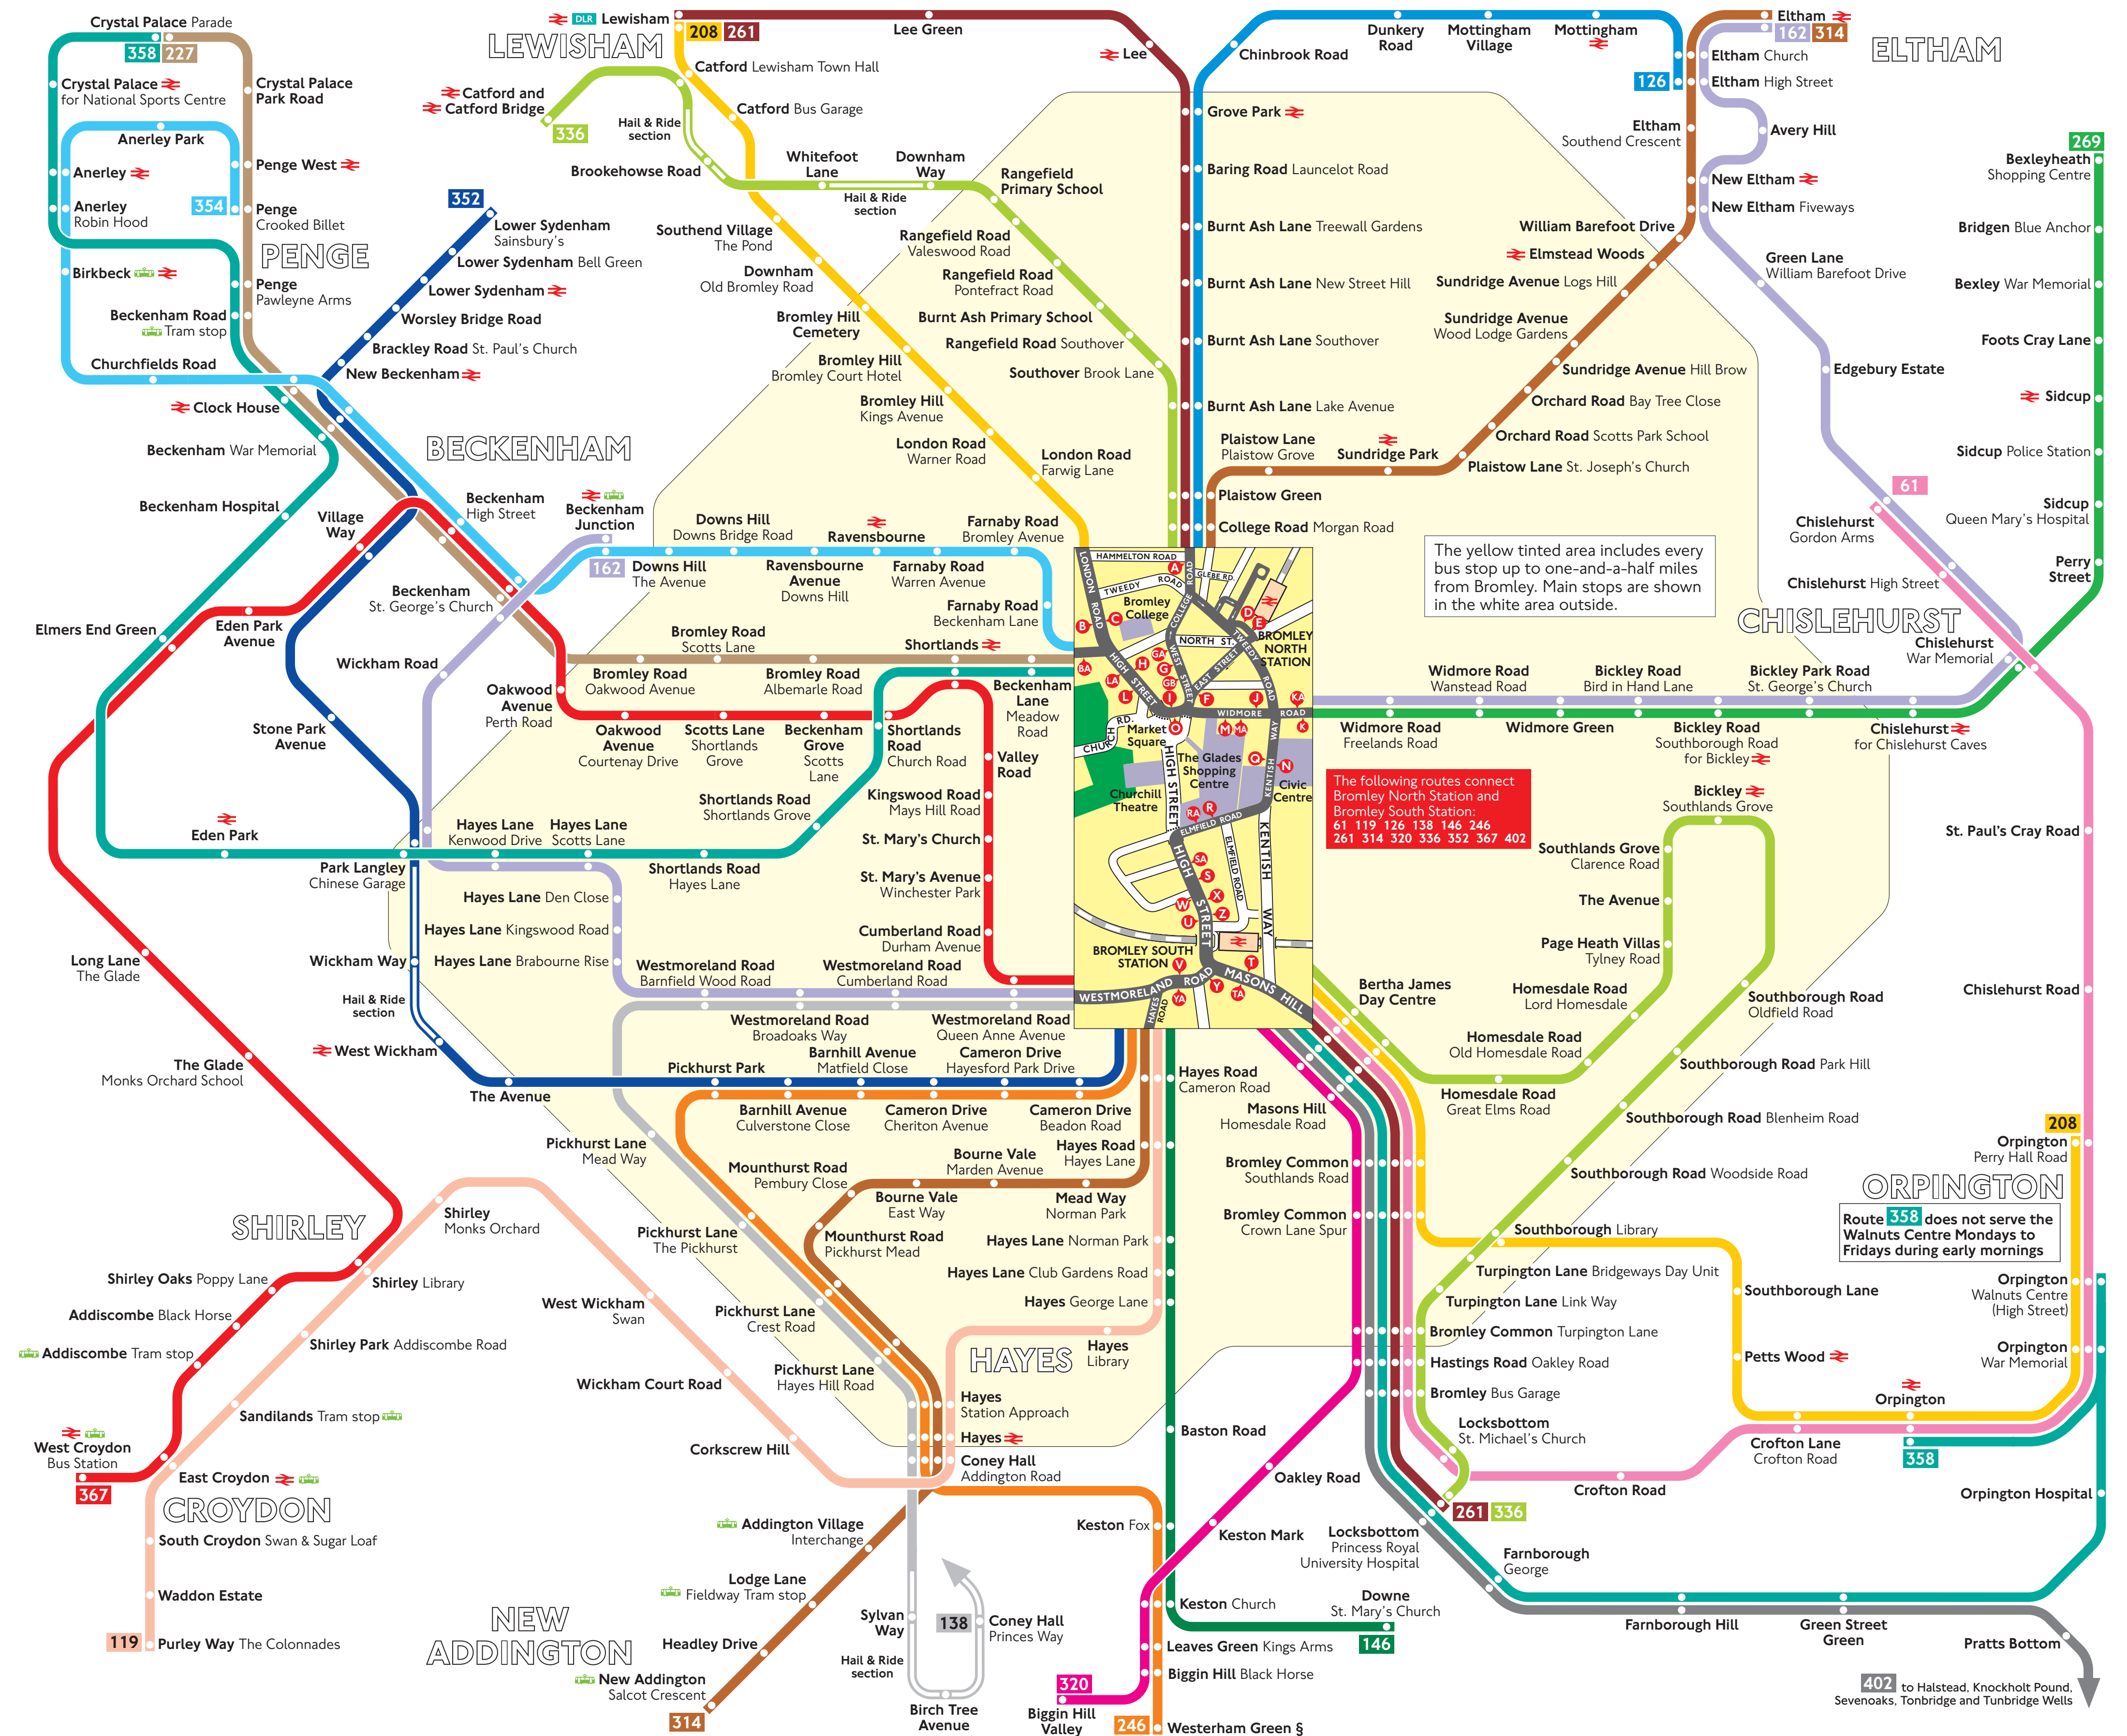

Buses from Bromley

Key

- Day buses in black
- Night buses in blue
- Connections with Underground
- Connections with National Rail
- Connections with Tramlink
- Connections with Docklands Light Railway
- Not during early mornings on Mondays to Fridays
- Monday to Saturdays only
- Monday to Saturdays except evenings
- Summer Sundays and Public Holidays only extends to Chartwell when house open to the public

Red discs show the bus stop you need for your chosen bus service. The disc appears on the top of the bus stop in the street (see map of town centre in centre of diagram).

Route finder
Day buses including and 24-hour routes

Bus route	Towards	Bus stops
61	Chislehurst	E N S T Z
119	Purley Way	D N S X Y
126	Eltham	A G M O R U V
138	Coney Hall	D F J N S X M
146	Downe	D F J N S X M
162	Beckenham Junction	K O N X M
208	Lewisham	B L M O O R T U
227	Crystal Palace	M E L M O
246	Chartwell §	D N S X Y
261	Lewisham	A G M O R T U
269	Locksbottom	E N S T Z
314	Eltham	A G M O R U V
320	Biggin Hill Valley	E N S T Z
336	Catford	A G M O R T U
352	Lower Sydenham	D N S X Y
354	Penge	M E L M O
358	Crystal Palace	M L M O O R T U
367	West Croydon	D F J N S X M
402	Tunbridge Wells +	E N S T Z

Night buses

Bus route	Towards	Bus stops
N3	Oxford Circus	D N S X M
N47	St. Mary Cray	C H I J N S T Z
	Trafalgar Square	B L M O O R T U

Destination finder

Destination	Bus routes	Bus stops
Addington Village Interchange	314	D N S X Y
Addiscombe	367	D F J N S X M
Anerley and Robin Hood	354*	M E L M O
	358	M L M O O R T U
	N3	D N S X M
Avery Hill	162	M O R U V

Destination	Bus routes	Bus stops
B		
Beckenham	227, 354*	M E L M O
High Street/War Memorial	352*	D N S X Y
	358	M L M O O R T U
	367	D F J N S X M
	N3	D N S X M
Beckenham Junction	162	K N S X M
	354*	M E L M O
Beckenham Road Tram stop	227	M E L M O
	358	M L M O O R T U
	N3	D N S X M
Bexley War Memorial	269	E G M T M
Bexleyheath Shopping Centre	269	E G M T M
Bickley Southborough Road for Bickley	162	M O R U V
	269	E G M T M
Bickley = Southlands Grove	336	D F J N S T Z
Biggin Hill Black Horse	246	E N S T Z
	320	E N S T Z
Birkbeck	354*	M E L M O
Bourne Vale	314	D N S X Y
Brixton	N3	D N S X M
Bromley Common Crown Lane Spur	61, 261, 320, 402+	E N S T Z
Bromley Hill	358	H I J N S T Z
	208	B L M O O R T U
	N47	B L M O O R T U

Destination	Bus routes	Bus stops
C		
Cameron Drive (Hayesford Park)	246, 352*	D N S X Y
Catford Lewisham Town Hall	208	B L M O O R T U
	336	A G M O R T U
	N47	B L M O O R T U
Chartwell	246 §	D N S X Y
Chislehurst	61	E N S T Z
Gordon Arms and High Street	162	M O R U V
Chislehurst = for Chislehurst Caves	162	M O R U V
	269	E G M T M
Chislehurst War Memorial	61	E N S T Z
	162	M O R U V
	269	E G M T M
Chislehurst Road	61	E N S T Z
Clock House	227, 354*	M E L M O
	358	M L M O O R T U
	N3	D N S X M
College Road	126, 314	A G M O R U V
	261, 336	A G M O R T U
Coney Hall	119, 246, 314	D N S X Y
	138	D F J N S X M
Crystal Palace Parade	227	M E L M O
	358	M L M O O R T U
	N3	D N S X M

Destination	Bus routes	Bus stops
D		
Downe St. Mary's Church	146	D N S X Y
Downham Way	336	A G M O R T U
Dunton Green	402+	E N S T Z
E		
East Croydon	119	D N S X Y
	367	D F J N S X M
Eden Park	358	M L M O O R T U
Edgebury Estate	162	M O R U V
Elmers End Green	358	M L M O O R T U
	367	D F J N S X M
Elmstead Woods	314	A G M O R U V
	162	M O R U V
	314	A G M O R U V
Eltham Church and High Street	126, 314	A G M O R U V
	162	M O R U V